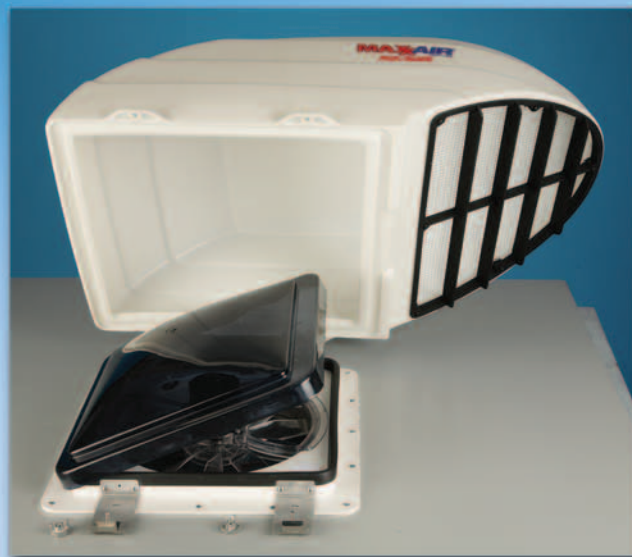

FAN/MATE® **New & Improved!**

The recommended rain cover for Fantastic Fan, MaxxFan Standard, ShurFlo Comfort Air or any other high volume RV roof ventilator!

Leave your fan open and ventilate your RV, even when it's raining!

- New!** • Model 850 and Model 950 (Black) feature a 20% larger vent area for better fan performance
- Both Models have a protective exhaust screen and louvers to keep rain out and tree leaves off your fan blade
- New!** • Both models feature hinge opening mounting brackets that provide easy access for cleaning and servicing of your fan