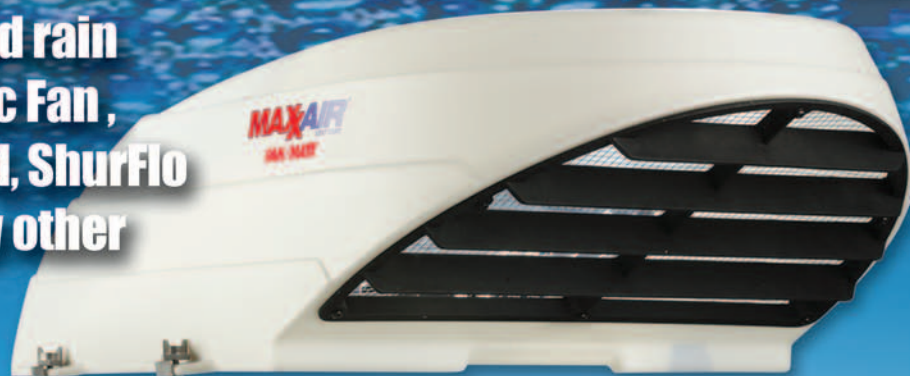

FAN/MATE® **New & Improved!**

The recommended rain cover for Fantastic Fan, MaxxFan Standard, ShurFlo Comfort Air or any other high volume RV roof ventilator!

Leave your fan open and ventilate your RV, even when it's raining!

- New!** • Model 850 and Model 950 (Black) feature a 20% larger vent area for better fan performance
- Both Models have a protective exhaust screen and louvers to keep rain out and tree leaves off your fan blade
- New!** • Both models feature hinge opening mounting brackets that provide easy access for cleaning and servicing of your fan