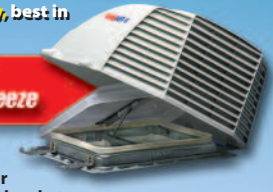

Stainless steel snap lock pins remove for easy access. Hinged brackets provide full access for cleaning and inspection of roof vent seal.

The MaxxAir II, available in five popular colors and twice the vent area, with hinged hardware included, makes it an even better value. Six-year Limited Warranty. 22.125" Length x 20.25" Wide x 9.5" Height.

*Warranty limited to repair or replacement, see our website for details.

00-933072, White
00-933073, Smoke
00-933074, Shell White (Almond)

00-933075, Black
00-933076, Gray

FAN/MATE® New & Improved!

Rain Cover for High-Powered
Ceiling Fans

New louvers with protective galvanized screen provide superior rain protection and the Fan/Mate includes hinged opening mounting brackets to allow for cleaning and servicing of your fan. The Fan/Mate 950 includes the same features as the Model 850 but is colored BLACK to accent custom painted RVs. Fan/Mate® is designed for use with high-powered ceiling fans such as Fan-Tastic™ or Comfort Air™. The Fan/Mate® completely encloses your ceiling fan/vent allowing your fan/vent to open for ventilation, providing excellent rain protection for your RV interior. Both models feature a high-strength polyethylene cover with UV inhibitors, designed for years of service. Three-year Limited Warranty. 32.5" L x 20.5" x 9.93"H.