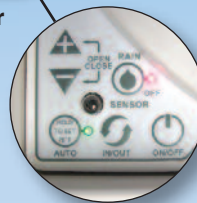

Closes securely for a low profile appearance

Lid opening knob locks lid in place on Manual Models and allows manual closing of Remote Control Models if RV loses 12 volt power

MaxxFan Interior

Flush mounted, easy to clean keypad featured on all models

Easy to remove Insect Screen

Now you see it...

Unique patented rain shield protects your RV's interior.

Now you don't

Disappears and closes securely at the touch of a button.

NEW! Easy to Read Remote Control