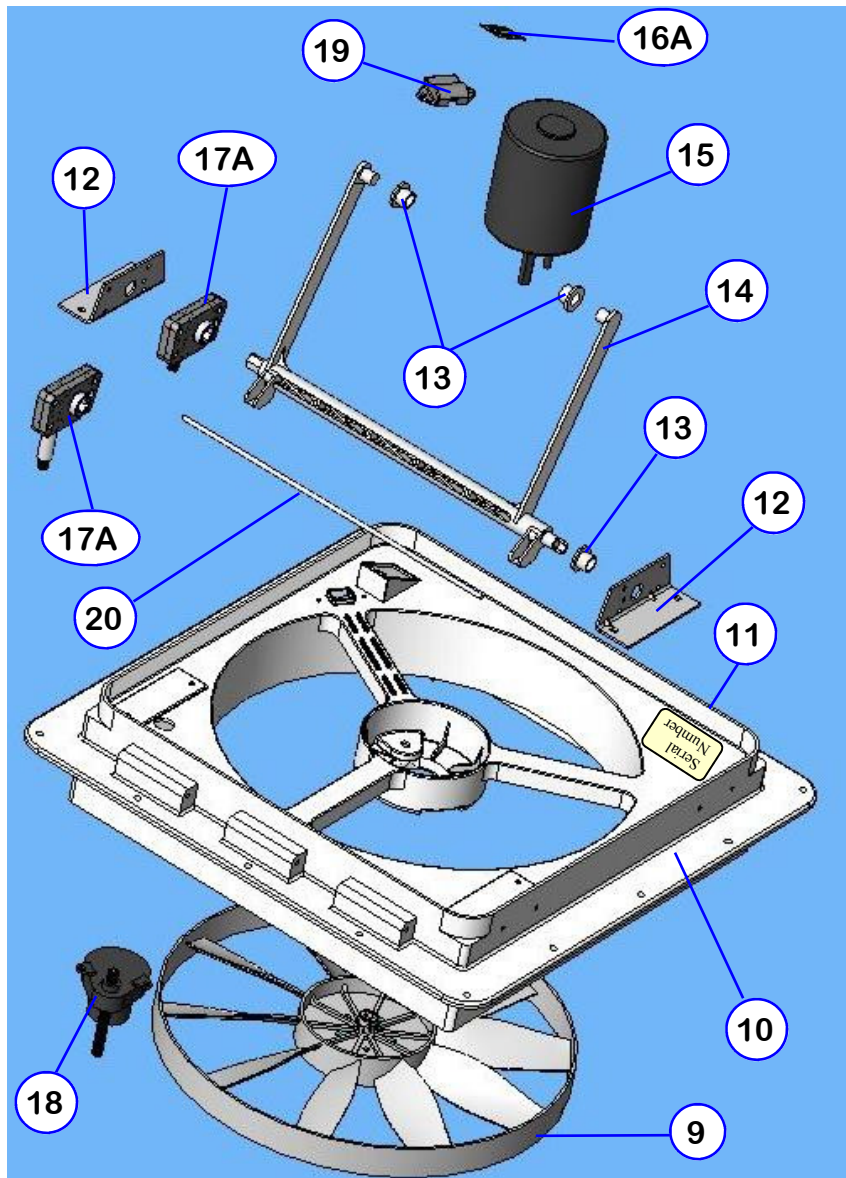

## Control Plate Assembly Detail

LABEL	PART NUMBER	DESCRIPTION	Quantity	Comments
1	05-20226K	Control Plate	1	
2M	10-21276K	PCB	1	used on models 4000K-4001K
2A	10-21275K	PCB	1	used on models 4500K-4900K
3M	10-21232K	Shaft, Locking Knob	1	used on models 4000K-4001K
3A	10-20277K	Coupler, Lift Motor	1	used on models 4500K-4900K
4M	05-21236K	Knob, Locking	1	used on models 4000K-4001K
4A	10-20233K	Knob, 3 wing	1	used on models 4500K-4900K
5	Call MaxxAir with MaxxFan serial number	Keypad	1	
6M	10-21241K	Screw, Locking Knob	1	used on models 4000K-4001K
6A	10-20265K	Screw, Knob, 3 wing	1	used on models 4500K-4900K
7	05-21233K	Finger, Screen	4	
8	05-30925	Screen, Round Interior	1	
Not shown	10-20211K	Garnish Ring, Interior	1	

Note: **M**=Manual Opening models, **A**=Automatic (Remote) Opening models

Rev Dec2010

## Base Assembly Detail

Note:  
**M**=Manual Opening models,  
**A**=Automatic (Remote) Opening models

LABEL	PART NUMBER	DESCRIPTION	Quantity	Comments
9	10-20258K	Fan Blade	1	
10	10-40012K	Base	1	
11	10-20233K	Rubber Seal	1	
12	10-40011K	Bracket	2	
13	10-20287K	Bushing	3	
14	10-20222K	Lifter Arm	1	
15	10-20966	Motor, Fan	1	
16A	10-40007K	Rain Sensor	1	used on models 4500K-4900K
17M	10-20281K-3C	Operator Mechanism, Manual Lift	1	used on models 4000K-4001K
17A	10-20281K-1A	Operator Mechanism, Automatic Lift	1	used on models 4500K-4900K
18	10-20270	Motor, Lift	1	used on models 4500K-4900K
19	10-40013K	Cover, Wire	1	
20	10-40003K	Hinge Pin, Lid	1	