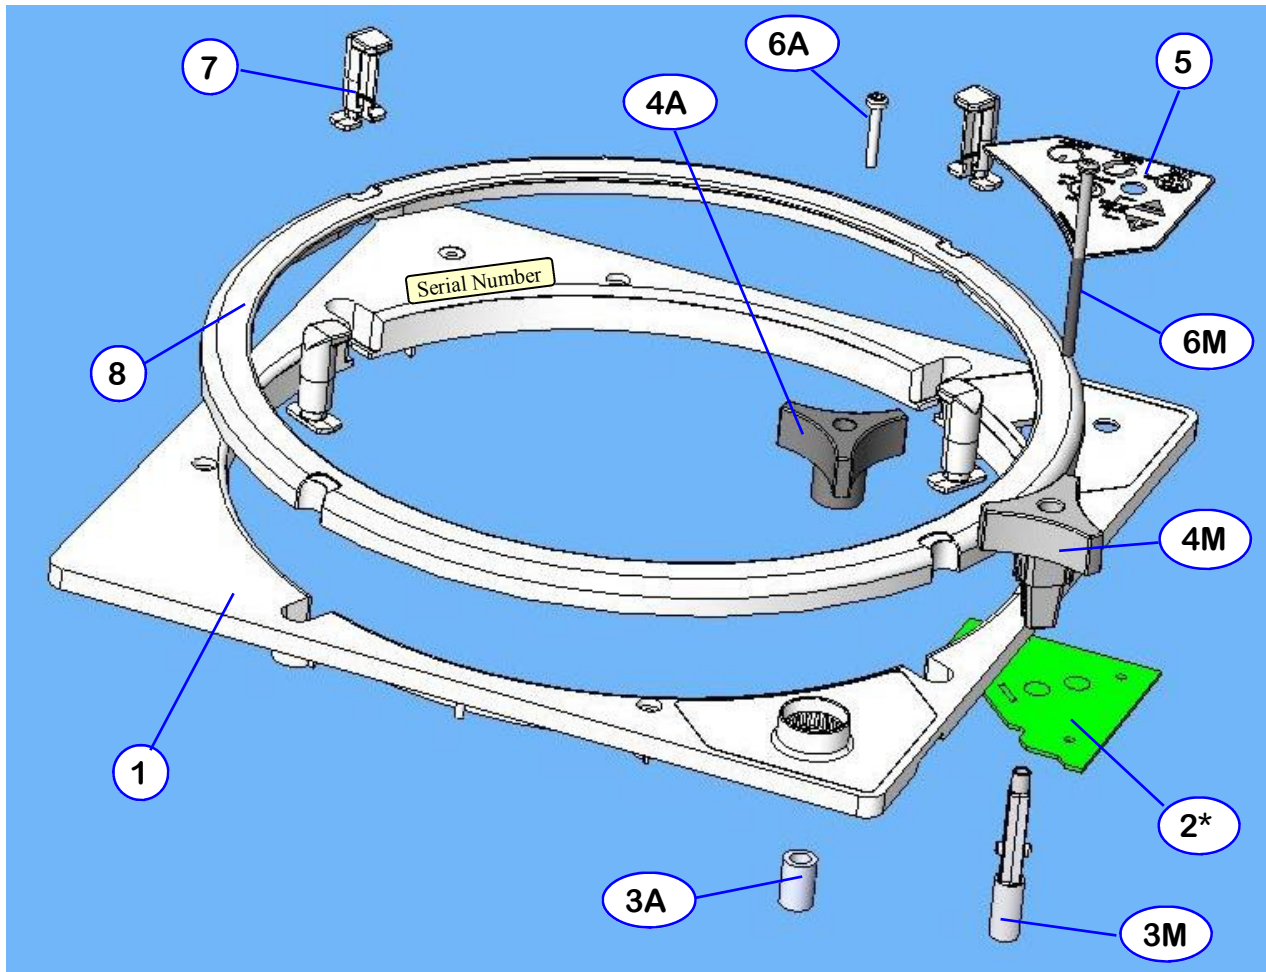

## Control Plate Assembly Detail

LABEL	PART NUMBER	DESCRIPTION	Quantity	Comments
1	05-20226K	Control Plate	1	
2M	10-21276K	PCB	1	used on models 4000K-4001K
2A	10-21275K	PCB	1	used on models 4500K-4900K
3M	10-21232K	Shaft, Locking Knob	1	used on models 4000K-4001K
3A	10-20277K	Coupler, Lift Motor	1	used on models 4500K-4900K
4M	05-21236K	Knob, Locking	1	used on models 4000K-4001K
4A	10-20233K	Knob, 3 wing	1	used on models 4500K-4900K
5	Call MaxxAir with MaxxFan serial number	Keypad	1	
6M	10-21241K	Screw, Locking Knob	1	used on models 4000K-4001K
6A	10-20265K	Screw, Knob, 3 wing	1	used on models 4500K-4900K
7	05-21233K	Finger, Screen	4	
8	05-30925	Screen, Round Interior	1	
Not shown	10-20211K	Garnish Ring, Interior	1	

## Base Assembly Detail

Note:  
**M**=Manual Opening models,  
**A**=Automatic (Remote) Opening models

LABEL	PART NUMBER	DESCRIPTION	Quantity	Comments
9	10-20258K	Fan Blade	1	
10	10-40012K	Base	1	
11	10-20233K	Rubber Seal	1	
12	10-40011K	Bracket	2	
13	10-20287K	Bushing	3	
14	10-20222K	Lifter Arm	1	
15	10-20966	Motor, Fan	1	
16A	10-40007K	Rain Sensor	1	used on models 4500K-4900K
17M	10-20281K-3C	Operator Mechanism, Manual Lift	1	used on models 4000K-4001K
17A	10-20281K-1A	Operator Mechanism, Automatic Lift	1	used on models 4500K-4900K
18	10-20270	Motor, Lift	1	used on models 4500K-4900K
19	10-40013K	Cover, Wire	1	
20	10-40003K	Hinge Pin, Lid	1	