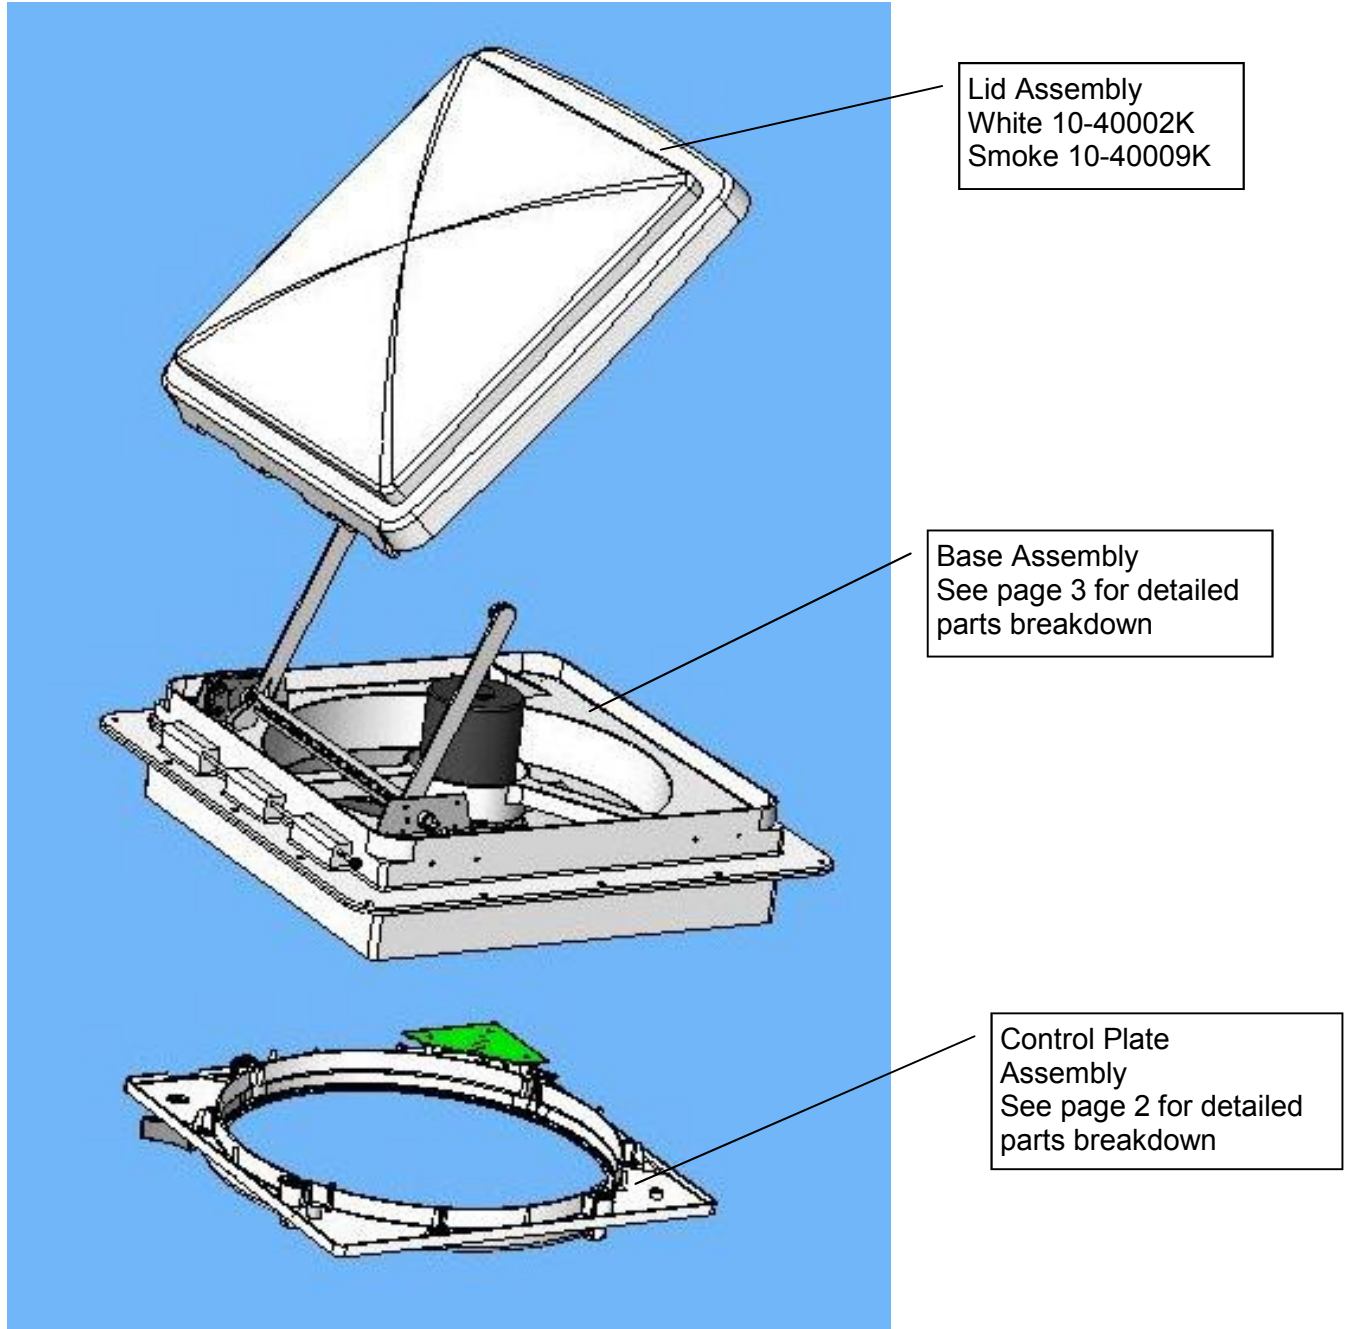

MaxxFan Standard Exploded Views

MaxxFan Standard Model 4000K - 4900K

KeyPad models

Be sure to have the serial number of your MaxxFan available when calling about parts.

MaxxAir Vent Corp.

5513 W Sligh Ave

Tampa, FL 33634

Customer Service:

800.780.9893

custservice@maxxair.com